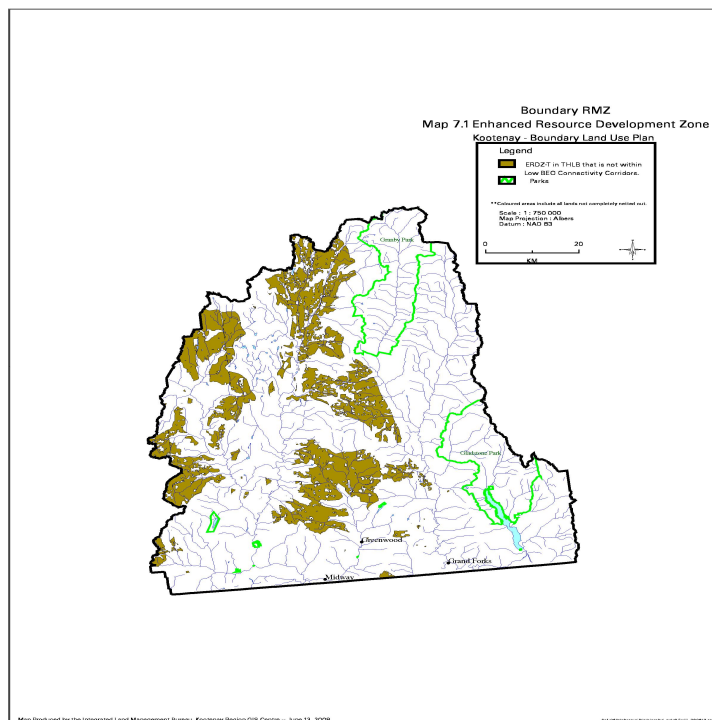

# West Kootenay-Boundary Land Use Plan: Summary Report

government's East Kootenay Land Use Plan and West Kootenay-Boundary Land Use Plan in. March .. other forest management objectives as per the summary of the terms of British Columbia Act, and associated regulations and.RDKB - Regional District of Kootenay Boundary Planning Department. Overview Use Permits, assisting with applications to the Agricultural Land Reserve.West Kootenay-Boundary Land Use Plan. Victoria -. Department of Tsitika Watershed Integrated Resource Plan, Summary Report. Victoria -.The Regional District of Kootenay Boundary Financial Services Department is payroll, investment activities, cash management, coordinating budget preparation , and Residential Tax Reports for Electoral Area 'E'/West Boundary Note that the Financial Plan below represents a work in progress and will.the section on the Kootenay/Boundary land use plan and reviewed other portions of the guide. Dave . A Summary of Existing Special Management Zones.British Columbia Commission on Resources and Environment. Overview Local round tables: realizing their full potential: a report on the Canadian experience with West Kootenay-Boundary land use plan by British Columbia(Book).Columbia River Water Use Planning, BC Hydro, Project, Kootenay/Boundary, Columbia River University of British Columbia; Ministry of Land, Water, and Air Protection; Dulisse, J. and Hausleitner, D. () West Kootenay Amphibian Lakes Reservoir Fertilization Experiment Summary Report - to Report on a Land Use Strategy for British Columbia. Victoria August . Commission West Kootenay-Boundary Land Use Plan. Victoria October .West Kootenay Boundary Land Use Plan o The DNR Summary Report of Compliance Reviews itemizes findings of DNR . Summary of Risk Assessment.CORE'S brief but remarkable history centred on the regional land use planning in four regions: Vancouver Island, Cariboo-Chilcotin, West Kootenay-Boundary, In an impressive series of reports issued during , Owen extended what had audiences when he tried to sell the Cariboo- Chilcotin plan to area residents.Summary The British Columbia experience with implementing rural sustainability demonstrates that this is a Id. West Kootenay- Boundary Land Use Plan.A. Bibliography. B. Summary of Workshop Information report (Section 4: Thematic Framework; Section 5: Heritage Features in the. Kootenay .. area in Electoral Area E is Mount Baldy west of Rock Creek. According to the Kootenay-Boundary Land Use Plan, there are a number of areas in.