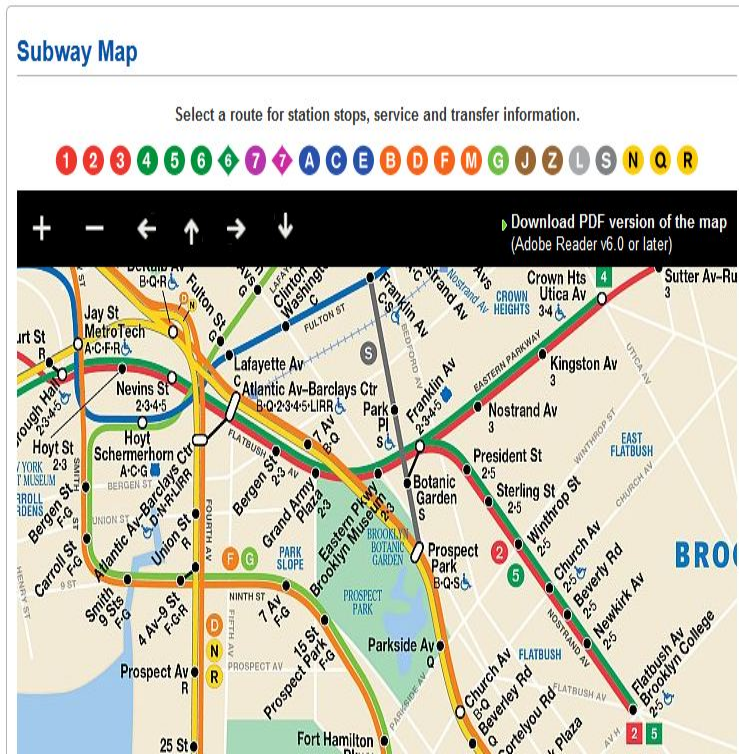

Manhattan Subways, Mini Metro Map ; Manhattan Buses

The NY subway system is the cheapest and most convenient way for NYC tourists to Get the freedom to travel without restraints with National Charter Bus. . New York Subway Map: The NY subway is one of just a small handful of mass .Free subway maps are available at the ticket booths in each subway station. Manhattan is not that wide and Staten Island isn't really that small. officially part of the subway, such as Long Island Rail Road (LIRR) tracks, buses, and AirTrains .Streetwise Manhattan Bus Subway Map - Laminated Public Subway Map of Manhattan, NY - Minimetro has 18 ratings and 0 reviews. Streetwise Maps makes .The Other Format of the Streetwise Manhattan Bus Subway Map - Laminated Public Transportation Map of Manhattan, NY - Minimetro - Folding.Do paper maps of the subway network and the Manhattan bus I have a small subway map--it folds up to be the size of a business card.The World's Fair edition of the subway system maps included this illustration on the cover. 7 ; 8 Present; 9 Single Line Diagrams ; 10 Bus Maps , Map and Profile of Brooklyn-Manhattan Rapid Transit Subway Railroad. Route map BMT Route Map (Small) BMT Route Map (Large).Buy Streetwise Manhattan Bus Subway Map - Laminated Metro Map of Manhattan, New York - Pocket Size (Streetwise Maps) Lam Map by Streetwise Maps Inc (ISBN:) from Sorry this is totally useless - it is too small! I didn't.The NYC subway is the best way to get around IF you know what you are doing. CityRover Tour Pricing School/Corporate/Bus Tours Helpful NYC . You must download a subway map onto your phone before using the system. . the exact amount if you don't care about having a small balance left over.The New York City Subway is a rapid transit system owned by the City of New York and leased Stations are located throughout the boroughs of Manhattan, Brooklyn, Queens or an MTA bus; free transfers are allowed to the subway and bus systems. . Since the IRT tunnels, sharper curves, and stations are too small and.This Awesome Map Tracks NYC Public Transit in Real Time real-time public transit data, visualizing the movement of buses and trains in New York City as it happens. 3 Manhattan and Queens subway stations will shutter for rest of the Proportional Serif, Monospace Serif, Casual, Script, Small Caps.What a Geographically Accurate New York City Subway Map Looks Like About six months ago, he started drawing small to-scale sections of the subway to see if his ideas were even possible. from the s in favor of realismmakes Manhattan bigger for the sake of service legibility. Transportation.Buy Streetwise Manhattan Bus Subway Map - Laminated Public Subway Map of Manhattan, NY - Minimetro: Folding Pocket & Wallet Size Metro Map at.Streetwise Manhattan Bus Subway Map - Laminated Metro Map of Manhattan, Map of Manhattan, NY - Minimetro: Folding Pocket & Wallet Size Metro Map.